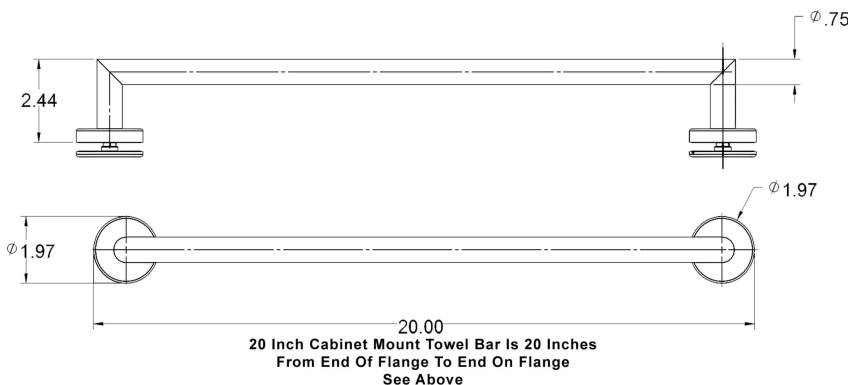

HARDWARE INCLUDED

- 304 STAINLESS STEEL TOWEL BAR - 1
- ZINC DIE-CAST DECORATIVE MOUNT SCREW COVER - 2
- ZINC DIE-CAST COVER FLANGES - 2
- SILICON GRIP/SEAL WASHERS - 4
- TIGHTENING LEVER - 1

PART NUMBERS

2020-PC-MV-CM

FINISH

POLISHED CHROME

CABINET MOUNT TOWEL BAR

CABINET MOUNTED TOWEL BAR SIZE IS DETERMINED BY THE END OF FLANGE TO END OF FLANGE

INSTALLATION:

Insert decorative mount screw through .50in hole in cabinet. Thread into post and tighten firmly with provided tightening lever. (Do not over tighten)