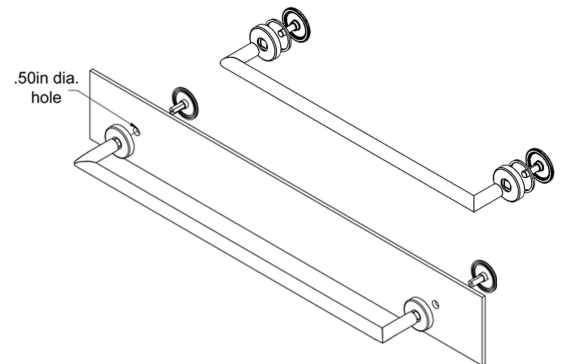

HARDWARE INCLUDED

- 304 STAINLESS STEEL TOWEL BAR - 1
- ZINC DIE-CAST DECORATIVE MOUNT SCREW COVER - 2
- ZINC DIE-CAST COVER FLANGES - 2
- SILICON GRIP/SEAL WASHERS - 4
- TIGHTENING LEVER - 1

PART NUMBERS

2020-PC-MV-CM

FINISH

POLISHED CHROME

CABINET MOUNT TOWEL BAR

CABINET MOUNTED TOWEL BAR SIZE IS DETERMINED BY THE END OF FLANGE TO END OF FLANGE

INSTALLATION:

Insert decorative mount screw through .50in hole in cabinet. Thread into post and tighten firmly with provided tightening lever. (Do not over tighten)